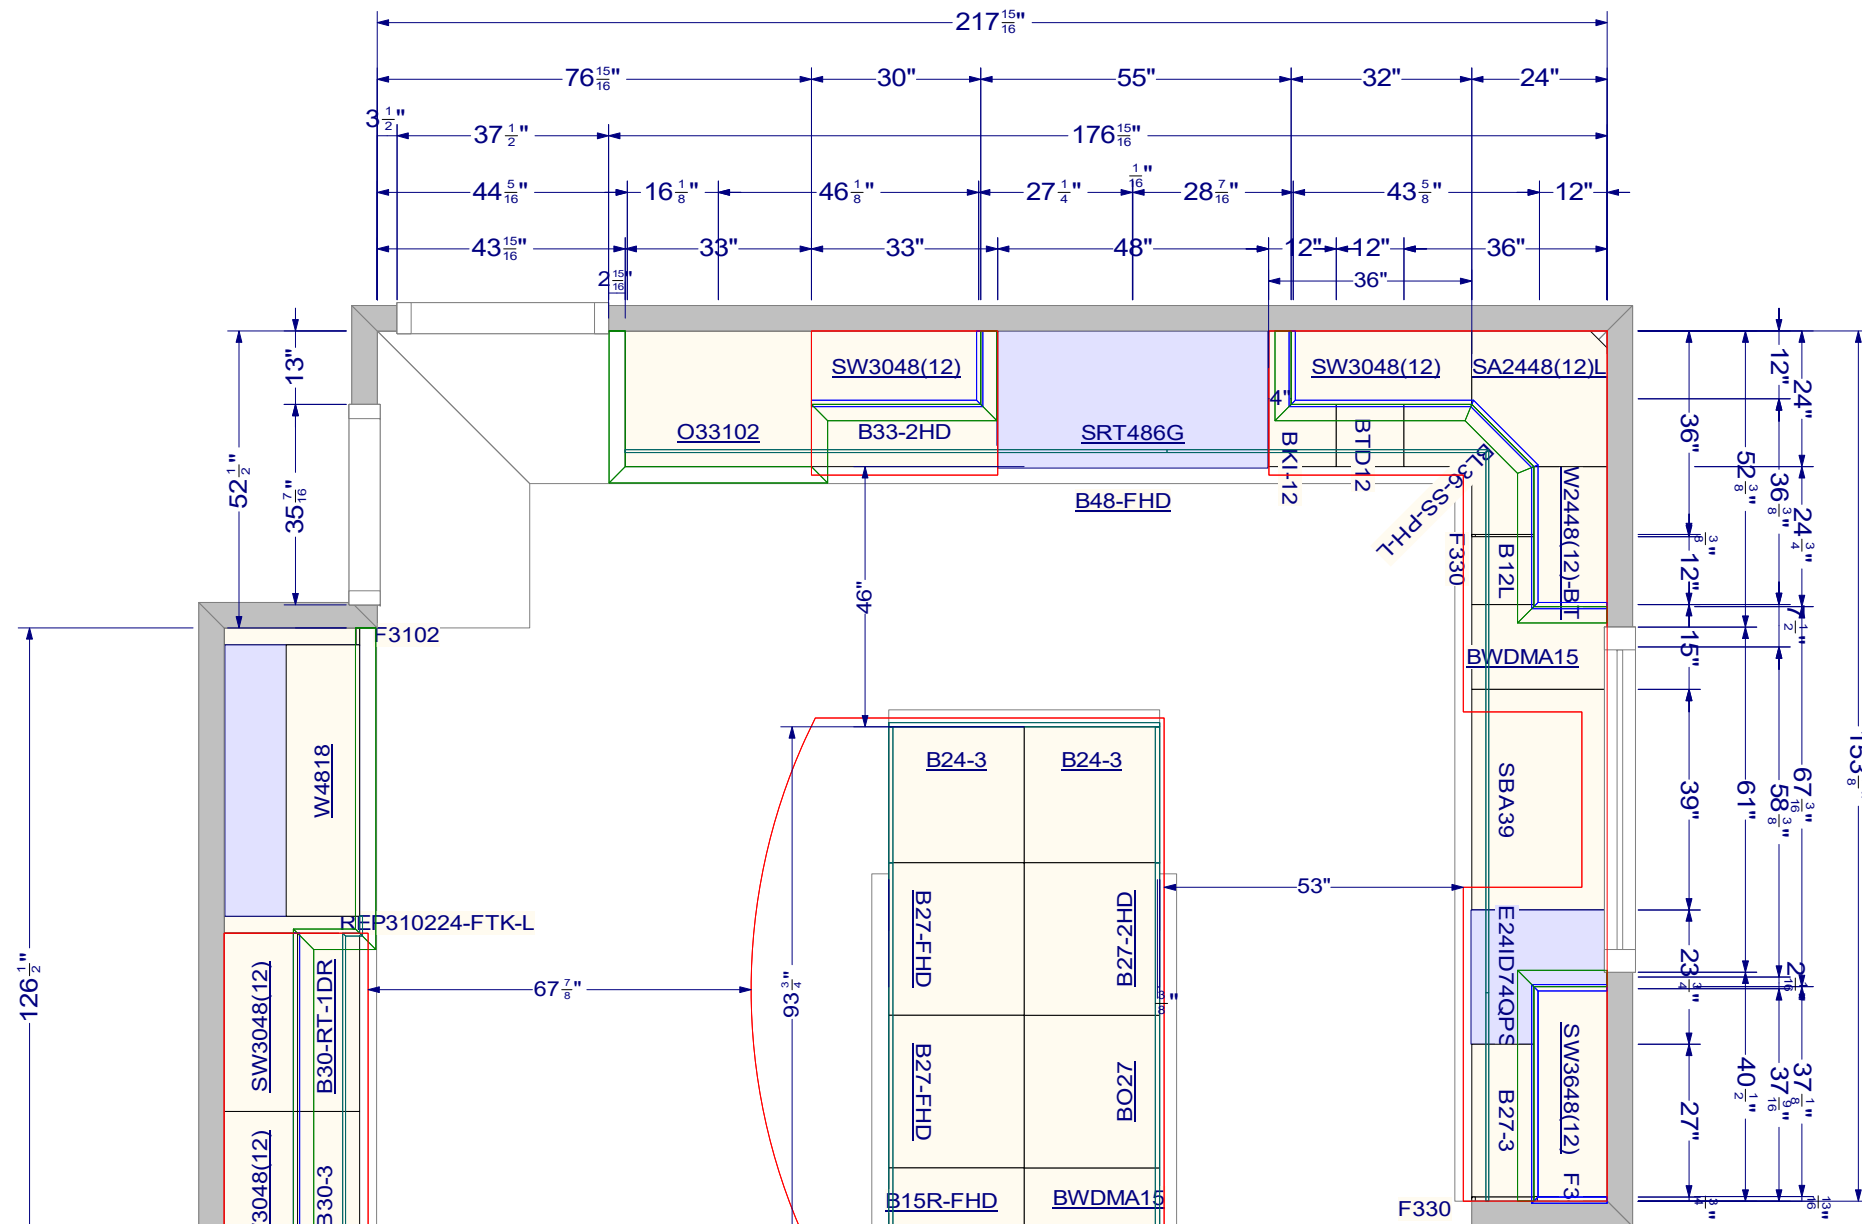

Your logo here
in place of ours

SHILOH CABINERY
KITCHEN PERIMETER
CAT: SHI17GA
STYLE: STATESVILLE
SPEICES: MAPLE
FINISH: REPOSE GRAY
DRAWER FRONT: 5 PIECE
WOOD DOVETAIL
5/8" BLUM FULL EXTENSION
W/SOFT CLOSE
DOORS: INSET
W/SOFT CLOSE CUP HINGE
CONSTRUCTION: ALL PLYWOOD

SHILOH CABINERY
KITCHEN PERIMETER - B33-2HD
CAT: SHI17GB
STYLE: STATESVILLE
SPEICES: MAPLE
FINISH: REPOSE GRAY
DRAWER FRONT: 5 PIECE
WOOD DOVETAIL
3/4" HEAVY DUTY BLUM
FULL EXTENSION W/SOFT CLOSE
DOORS: INSET
W/SOFT CLOSE CUP HINGE
CONSTRUCTION: ALL PLYWOOD

SHILOH CABINERY
KITCHEN ISLAND
CAT: SHI17GC
STYLE: STATESVILLE
SPEICES: AMERICAN POPLAR
FINISH: STERLING
DRAWER FRONT: 5 PIECE
WOOD DOVETAIL
5/8" BLUM FULL EXTENSION
W/SOFT CLOSE
DOORS: INSET
W/SOFT CLOSE CUP HINGE
CONSTRUCTION: ALL PLYWOOD

SHILOH CABINERY
KITCHEN ISLAND - B27-2HD
CAT: SHI17GB
STYLE: STATESVILLE
SPEICES: AMERICAN POPLAR
FINISH: STERLING
DRAWER FRONT: 5 PIECE
WOOD DOVETAIL
3/4" HEAVY DUTY BLUM
FULL EXTENSION W/SOFT CLOSE
DOORS: INSET
W/SOFT CLOSE CUP HINGE
CONSTRUCTION: ALL PLYWOOD

RESIDENCE

MUNDELEIN, IL 60060

05-10-2018 V1 PRELIMINARY
05-17-2018 V2 REVISION
05-22-2018 V3 REVISION

APPROVAL / DATE:

KITCHEN

© Cabinet Creations Plus 2018