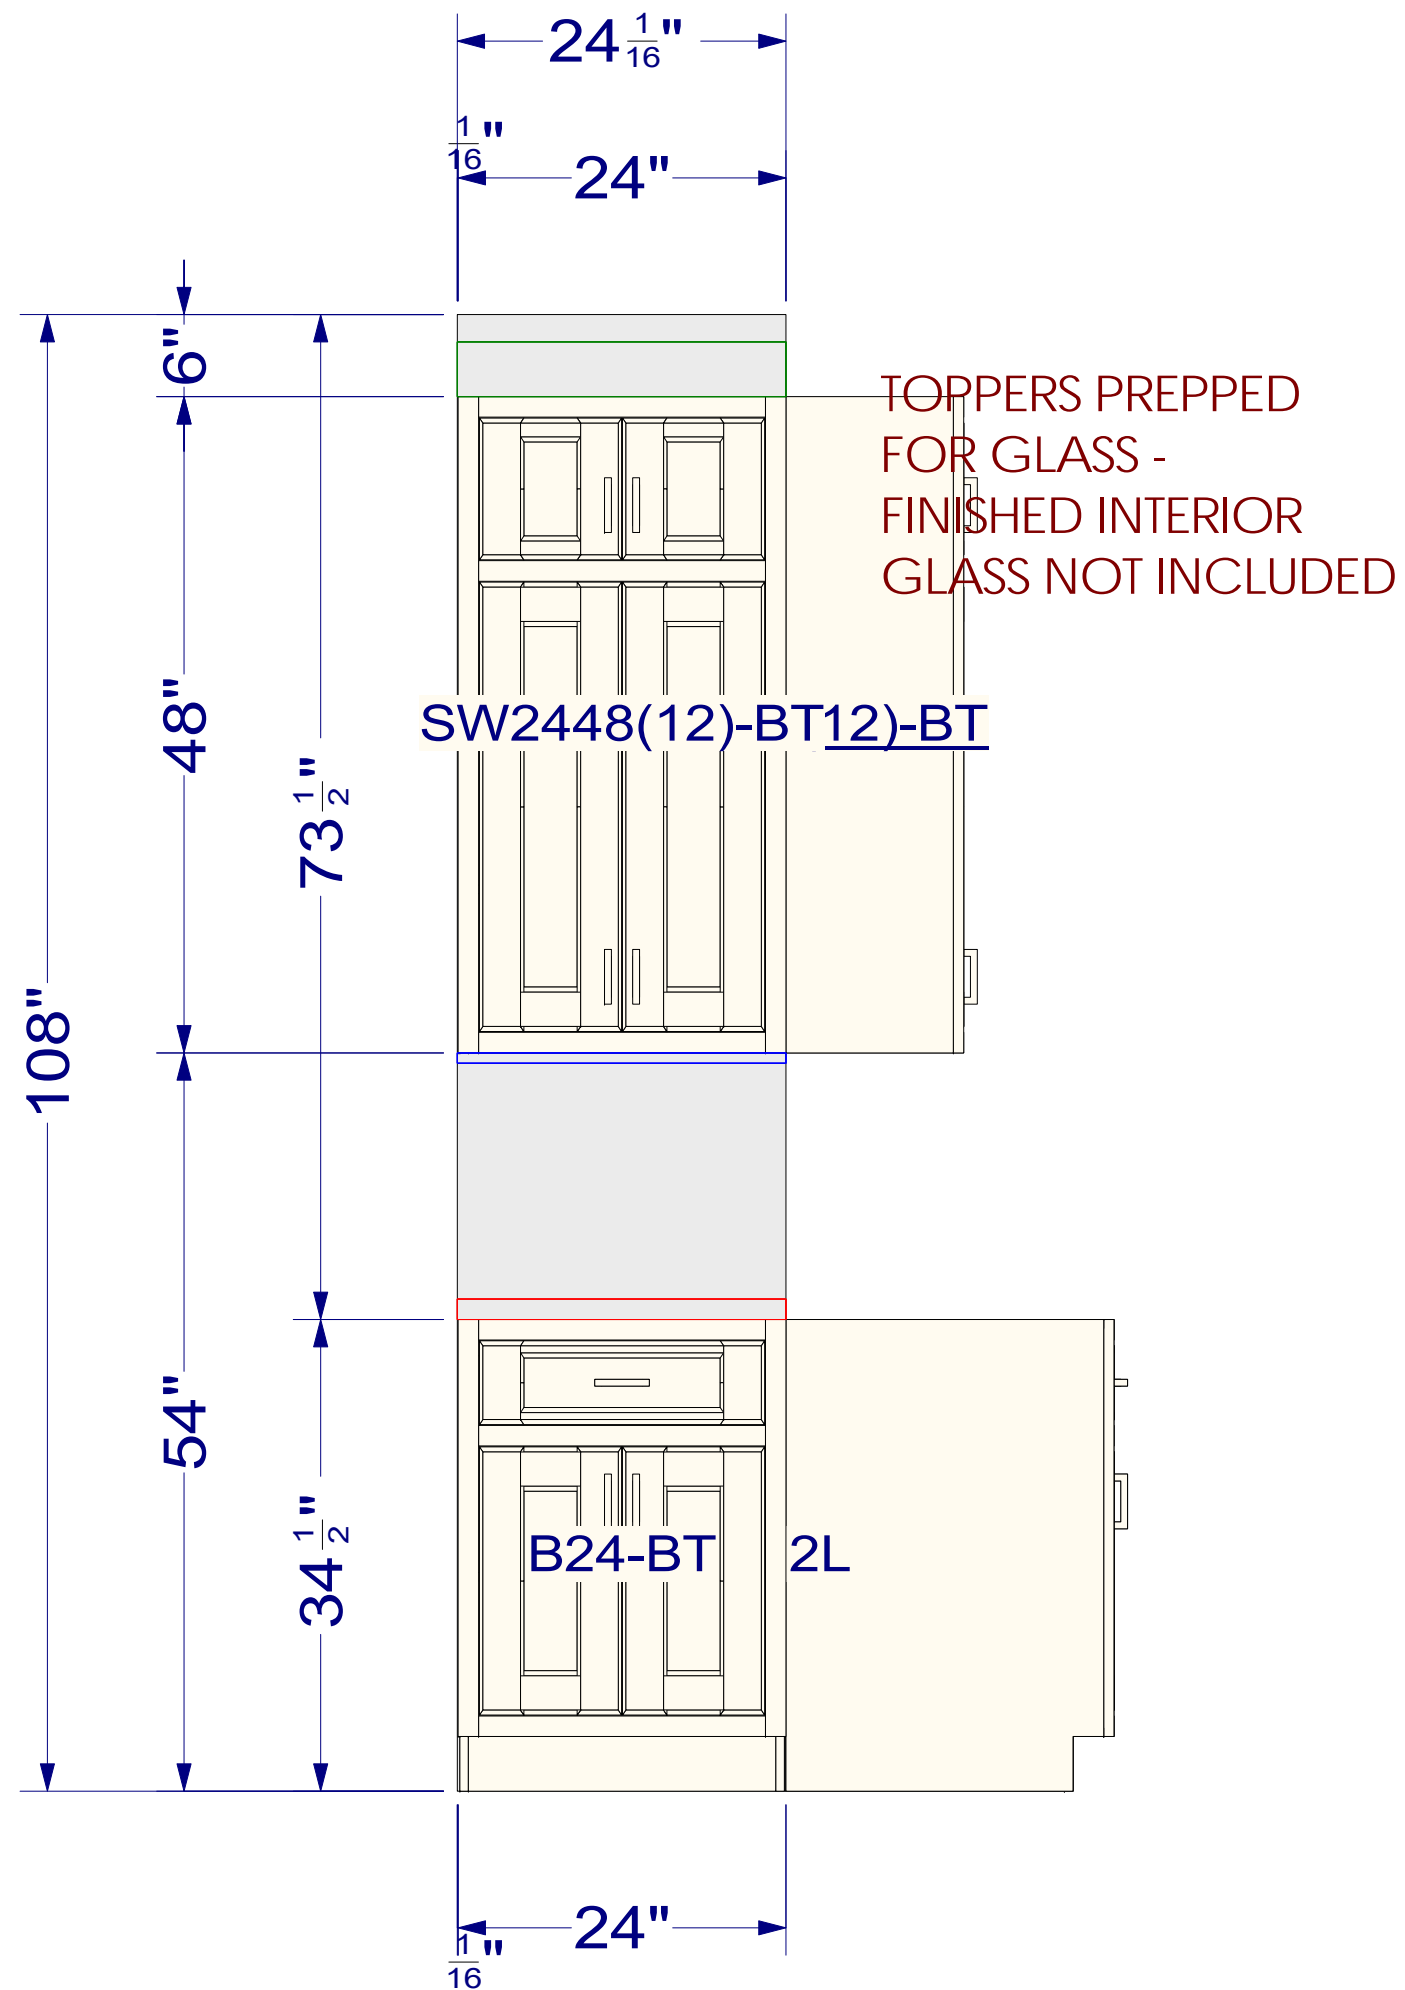

Your logo here
in place of ours

RESIDENCE

MUNDELEIN, IL 60060

05-10-2018 V1 PRELIMINARY
05-17-2018 V2 REVISION
05-22-2018 V3 REVISION

APPROVAL / DATE:

KITCHEN

© Cabinet Creations Plus 2018