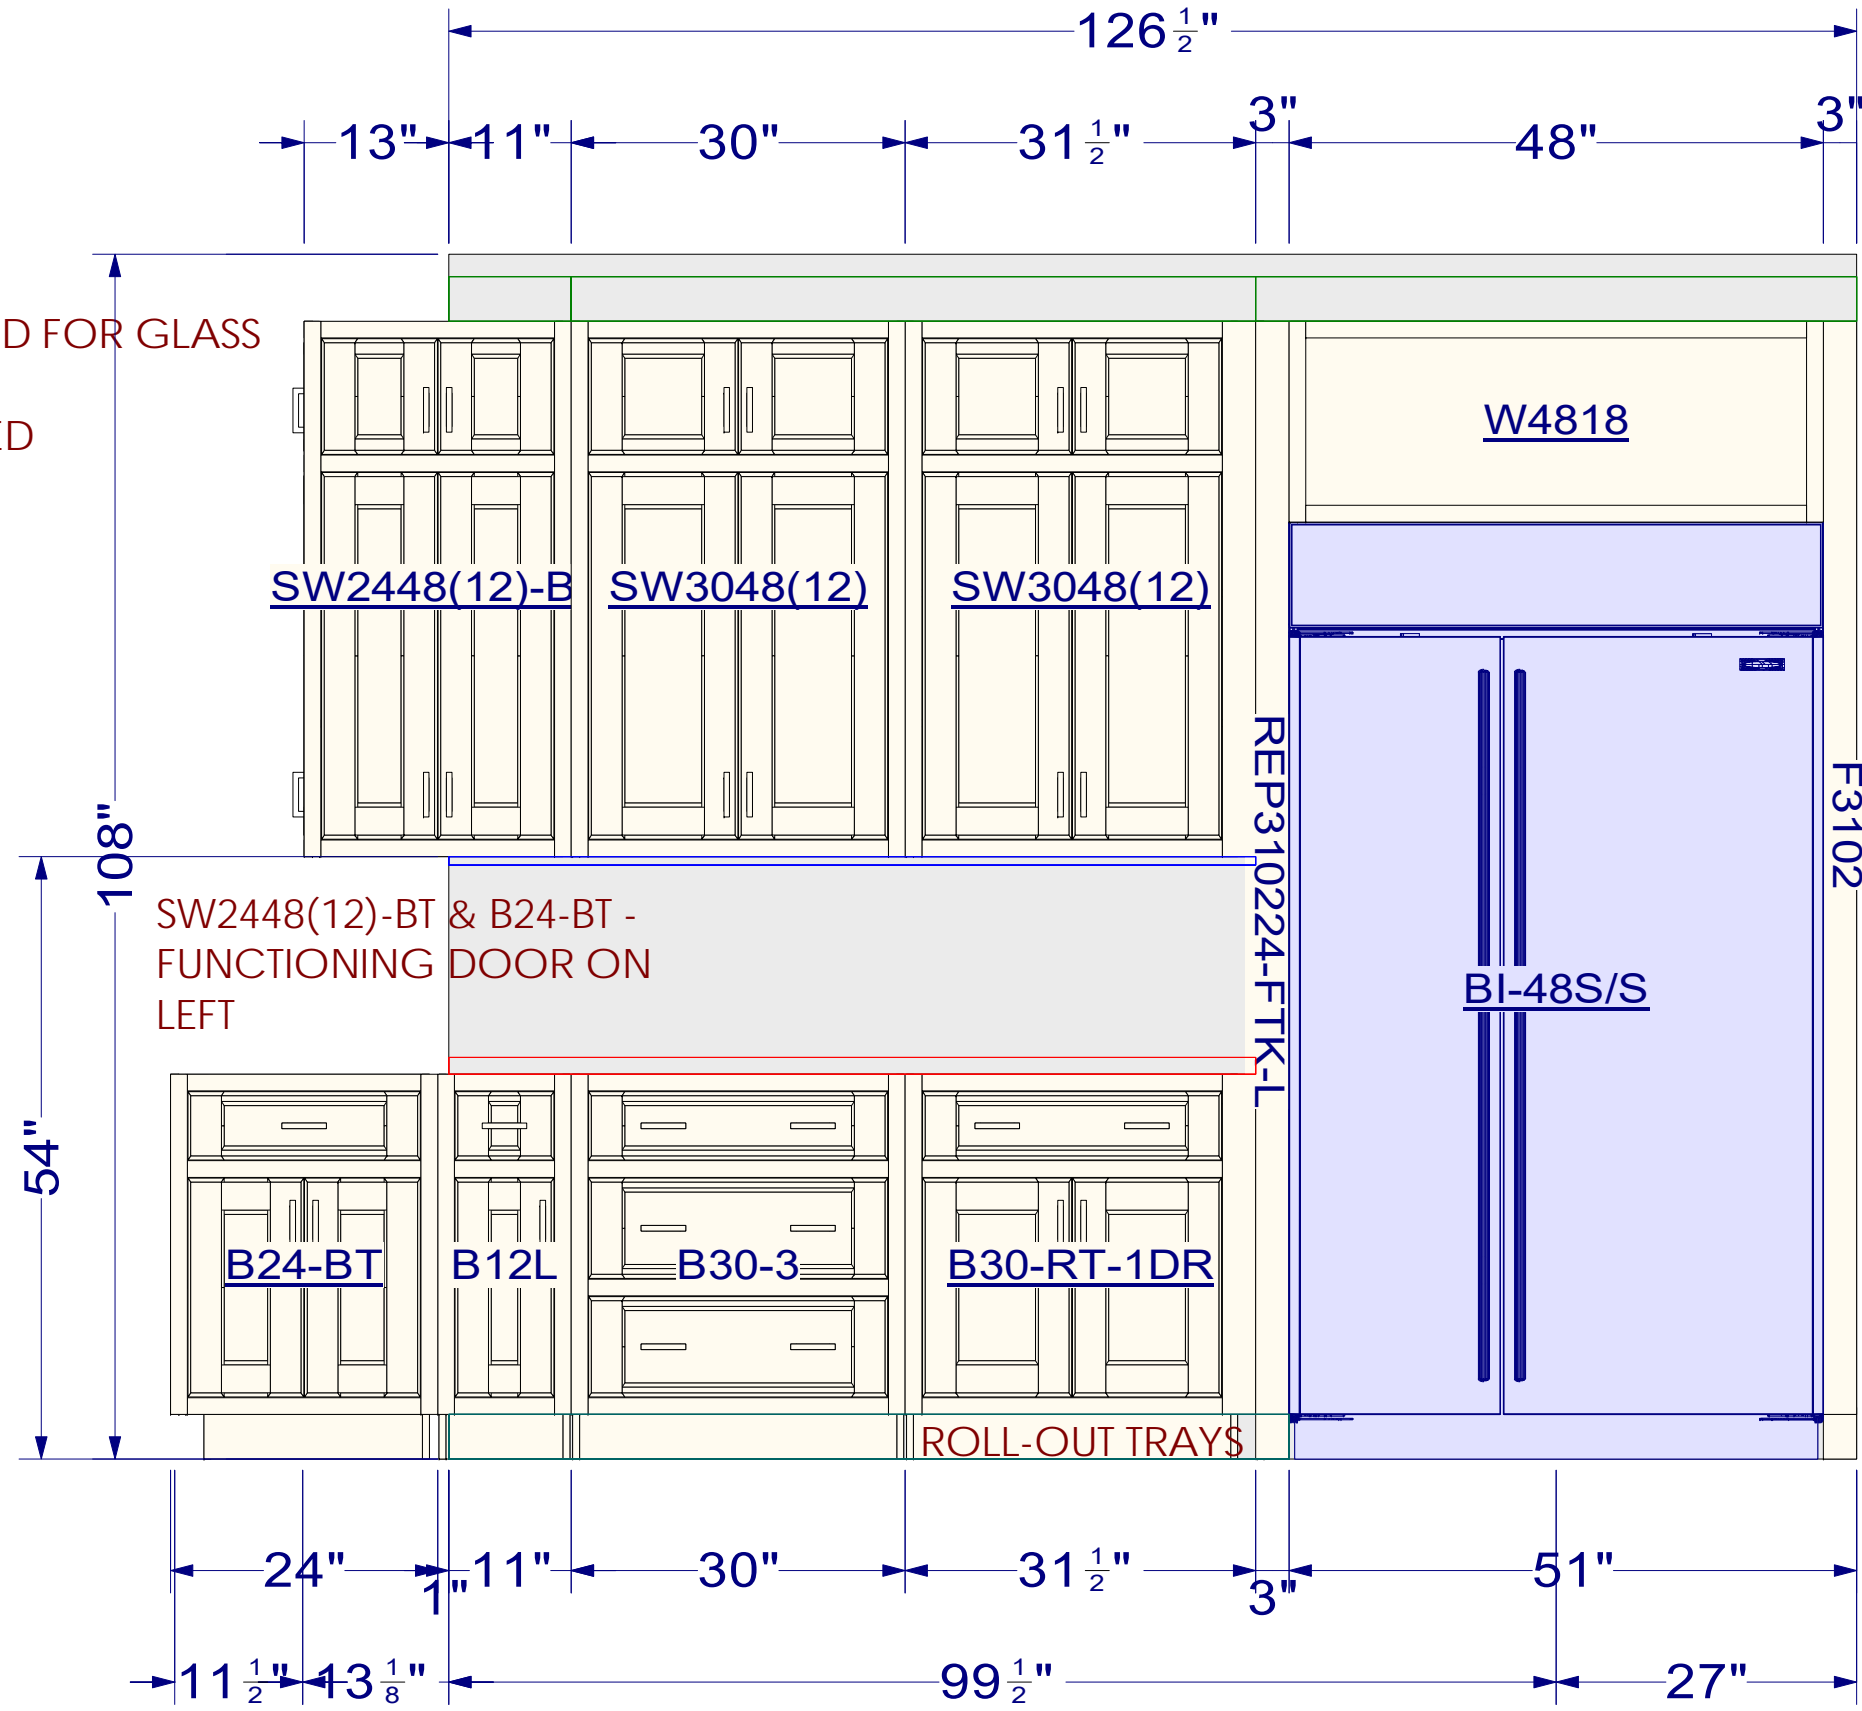

Your logo here
in place of ours

RESIDENCE

MUNDELEIN, IL 60060

05-10-2018 V1 PRELIMINARY
05-17-2018 V2 REVISION
05-22-2018 V3 REVISION

APPROVAL / DATE:

KITCHEN

© Cabinet Creations Plus 2018