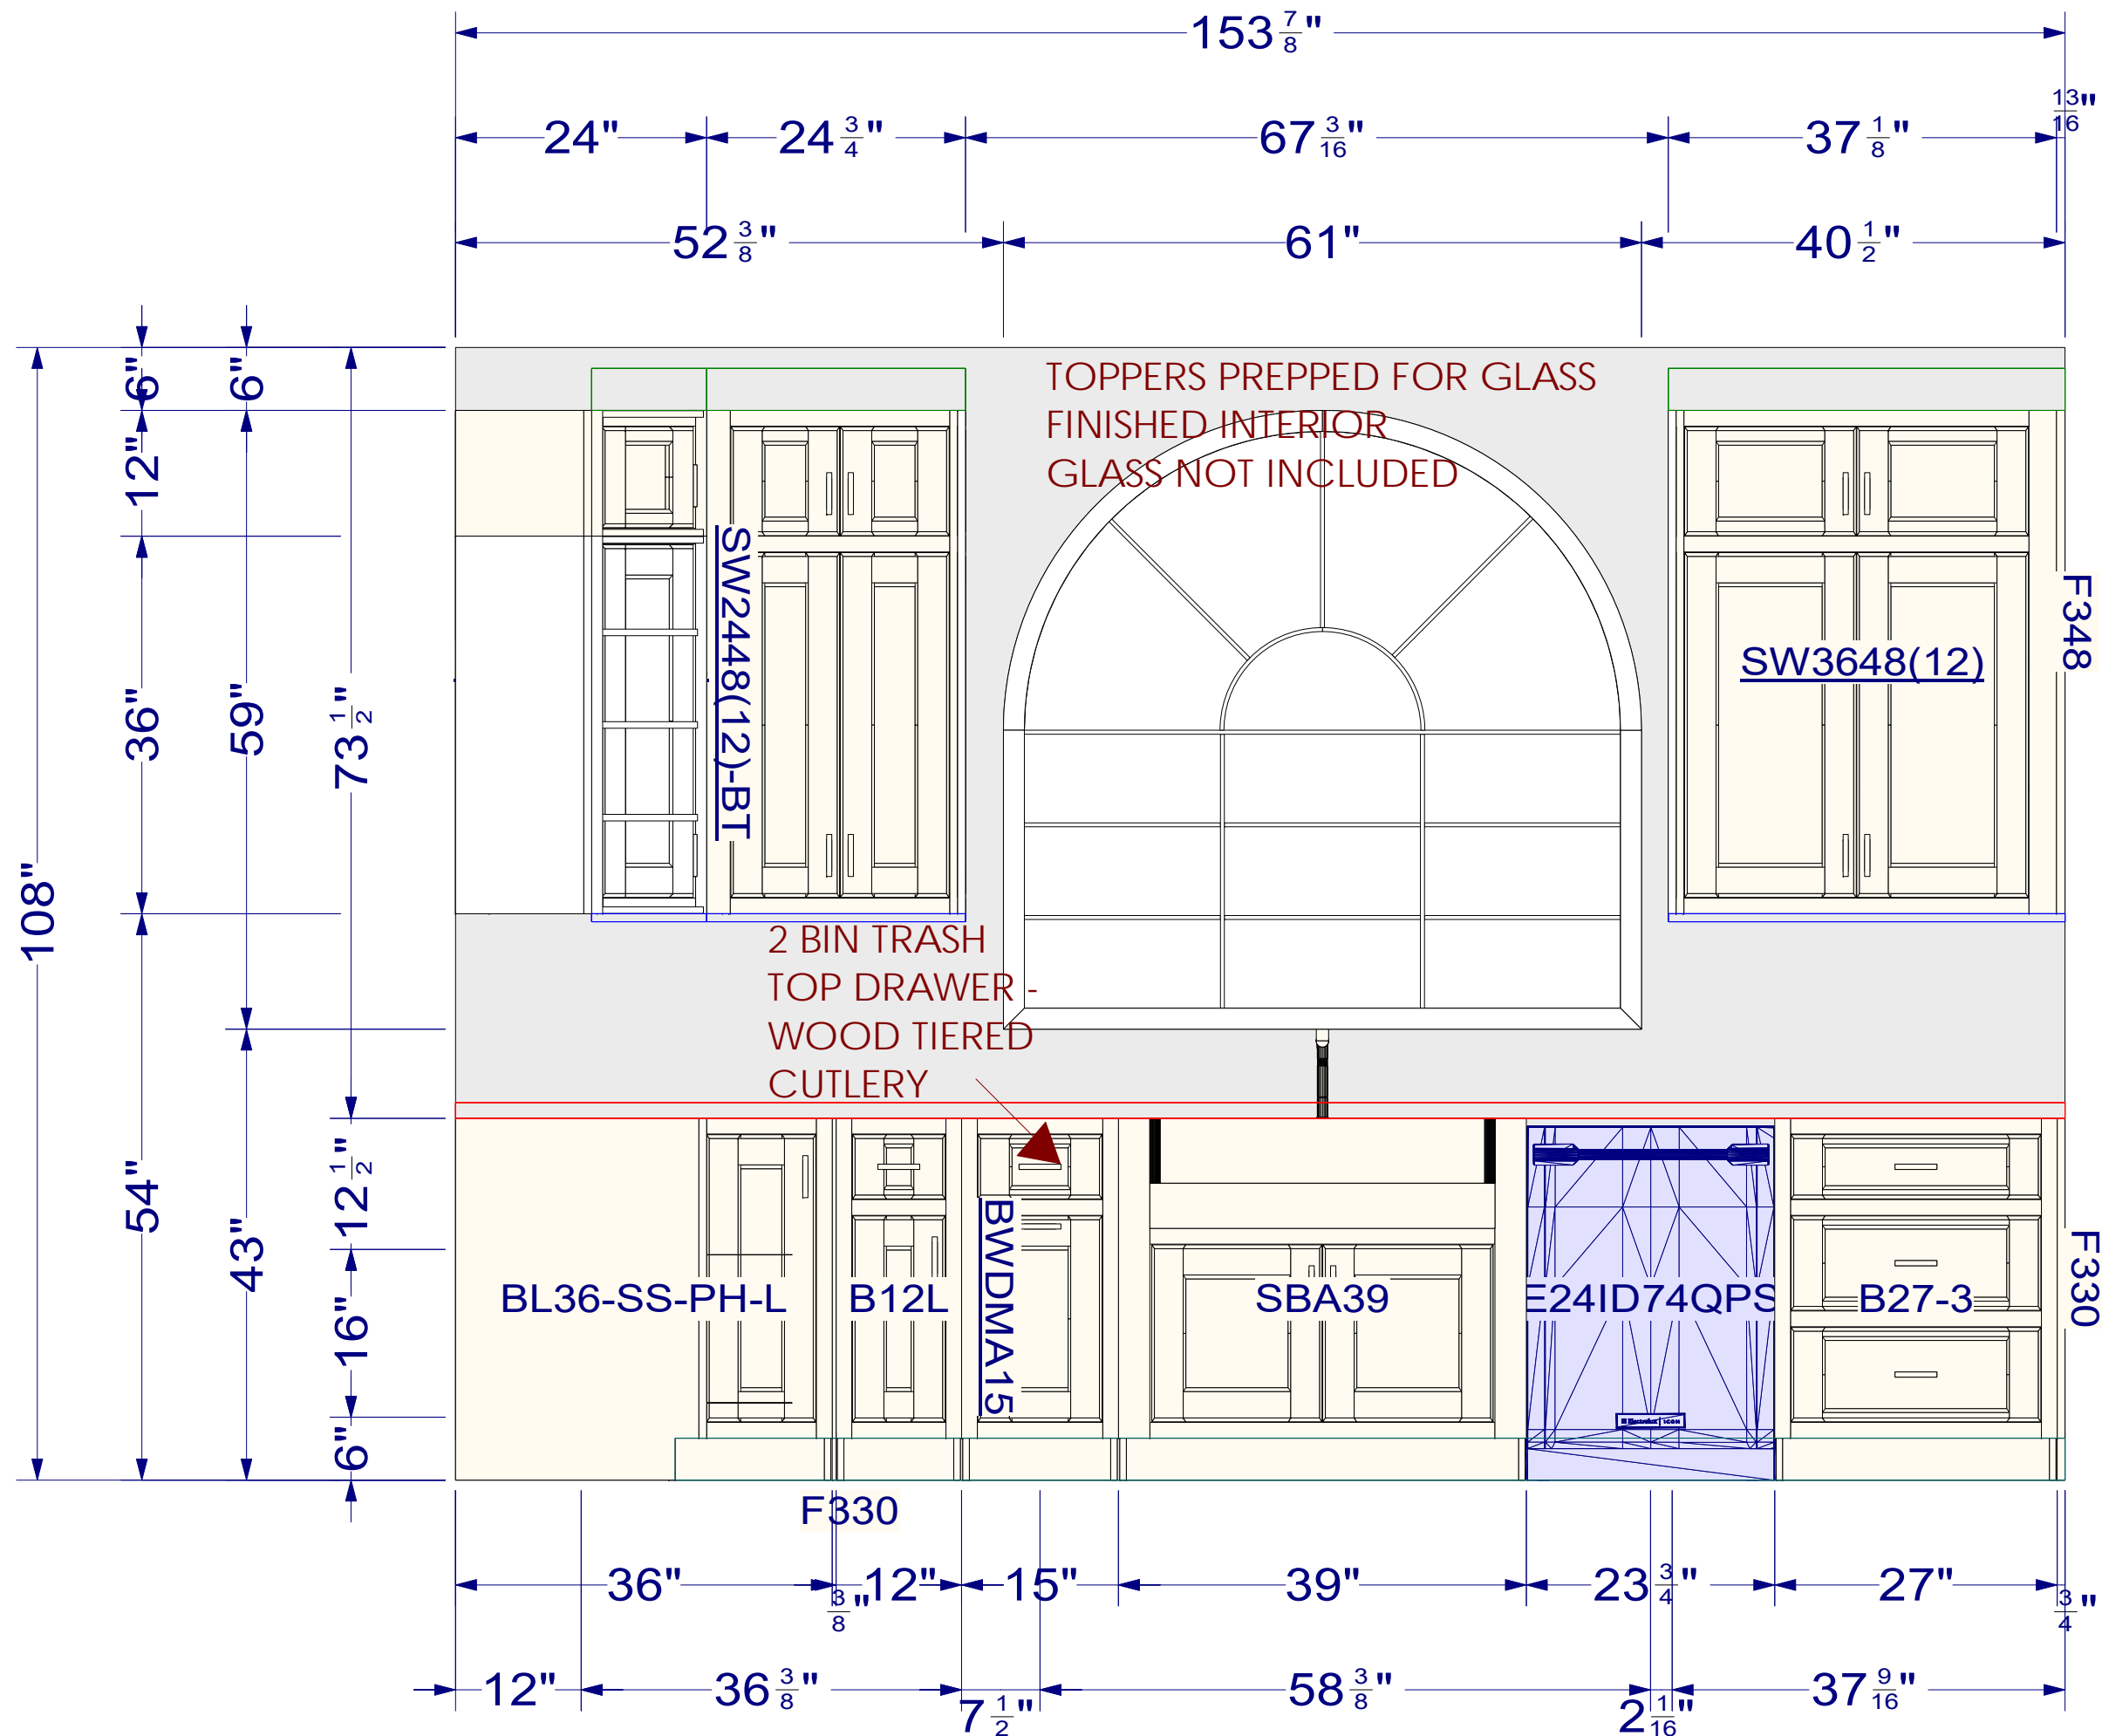

Your logo here
in place of ours

RESIDENCE

MUNDELEIN, IL 60060

05-10-2018 V1 PRELIMINARY
05-17-2018 V2 REVISION
05-22-2018 V3 REVISION

APPROVAL / DATE:

KITCHEN

© Cabinet Creations Plus 2018