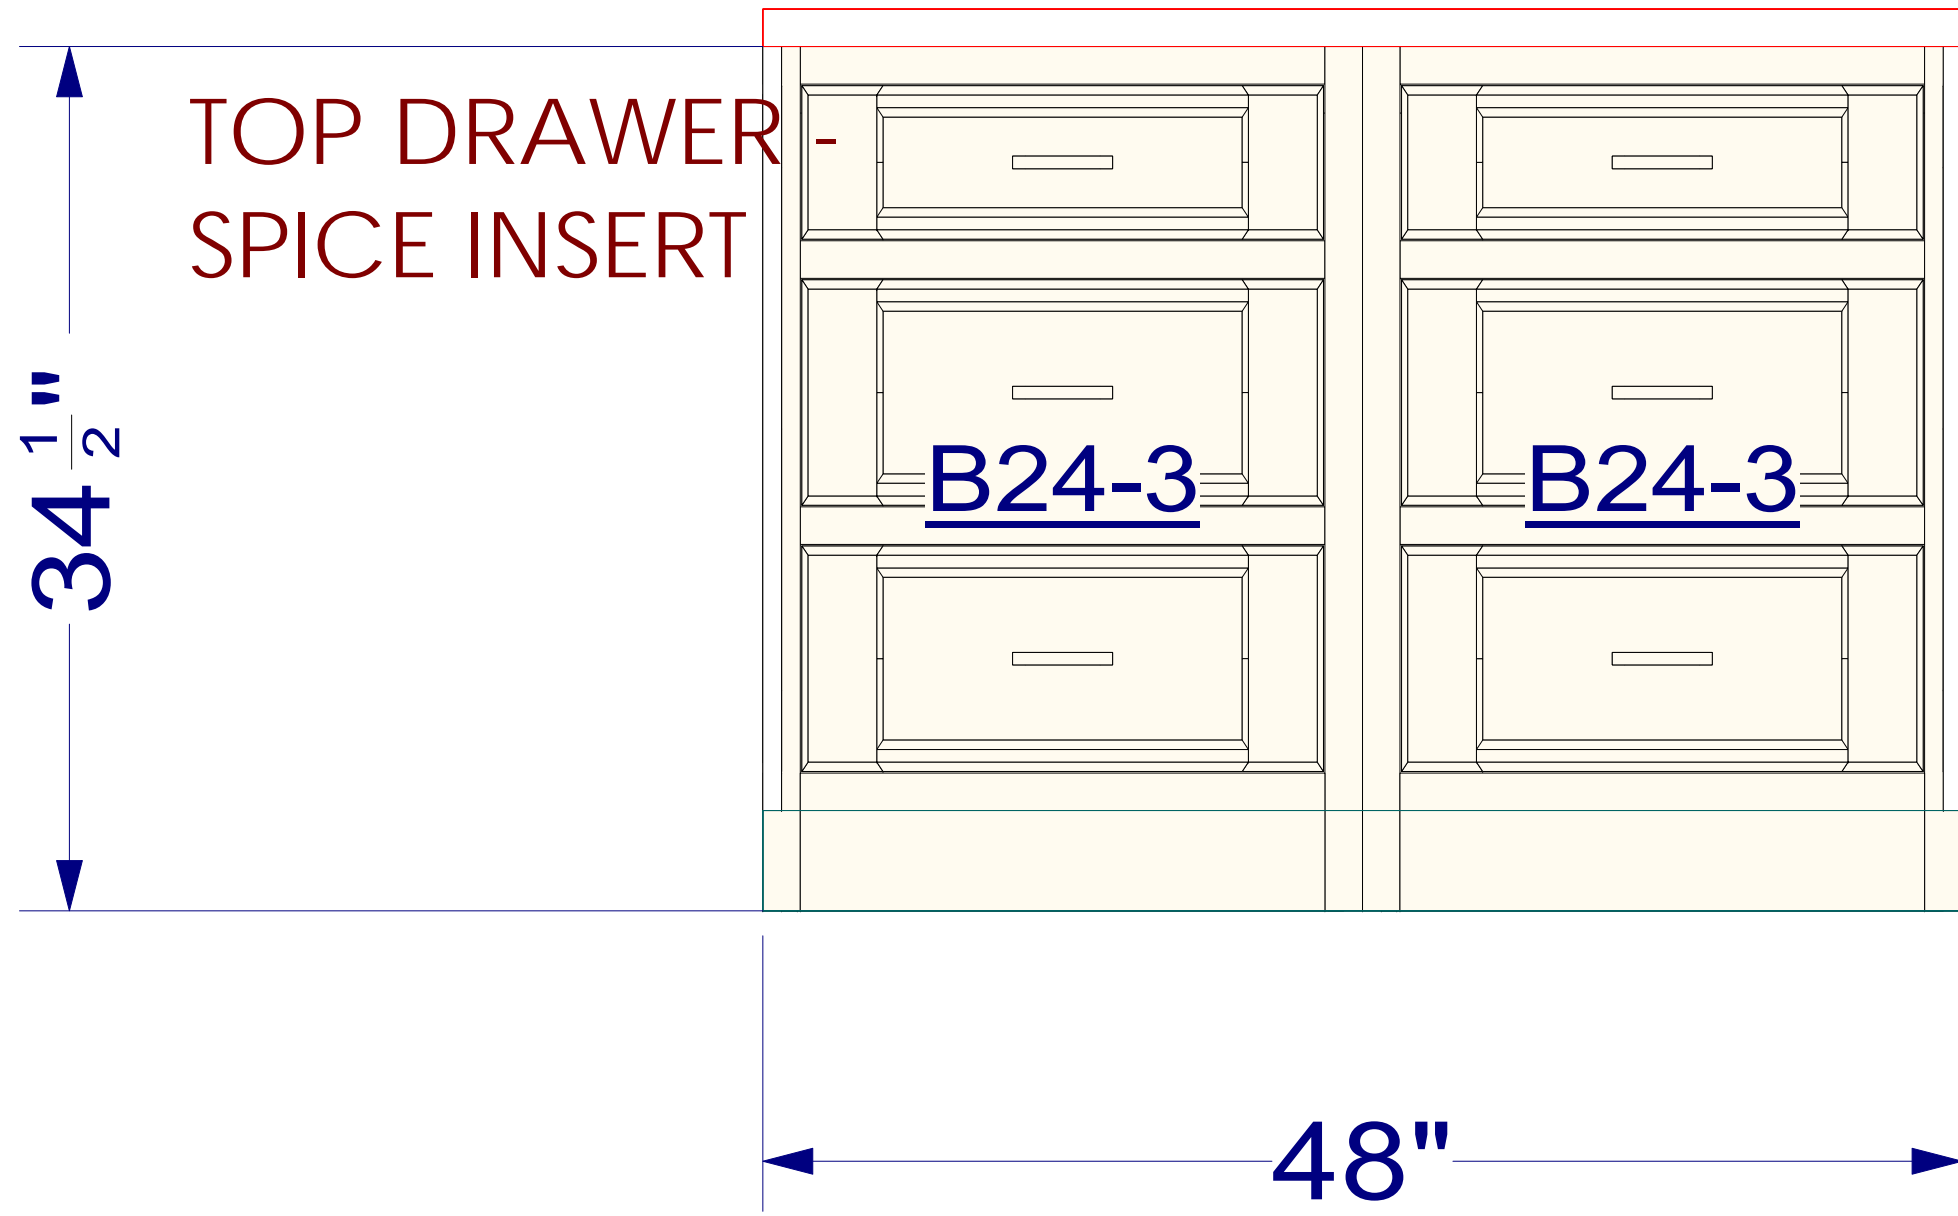

KITCHEN

© Cabinet Creations Plus 2018

INTEGRATED DECORATIVE END PANELS ON EACH B24-3

TOP DRAWER -
SINGLE WOOD
CUTLERY TRAY

Your logo here
in place of ours

RESIDENCE

MUNDELEIN, IL 60060

05-10-2018 V1 PRELIMINARY
05-17-2018 V2 REVISION
05-22-2018 V3 REVISION