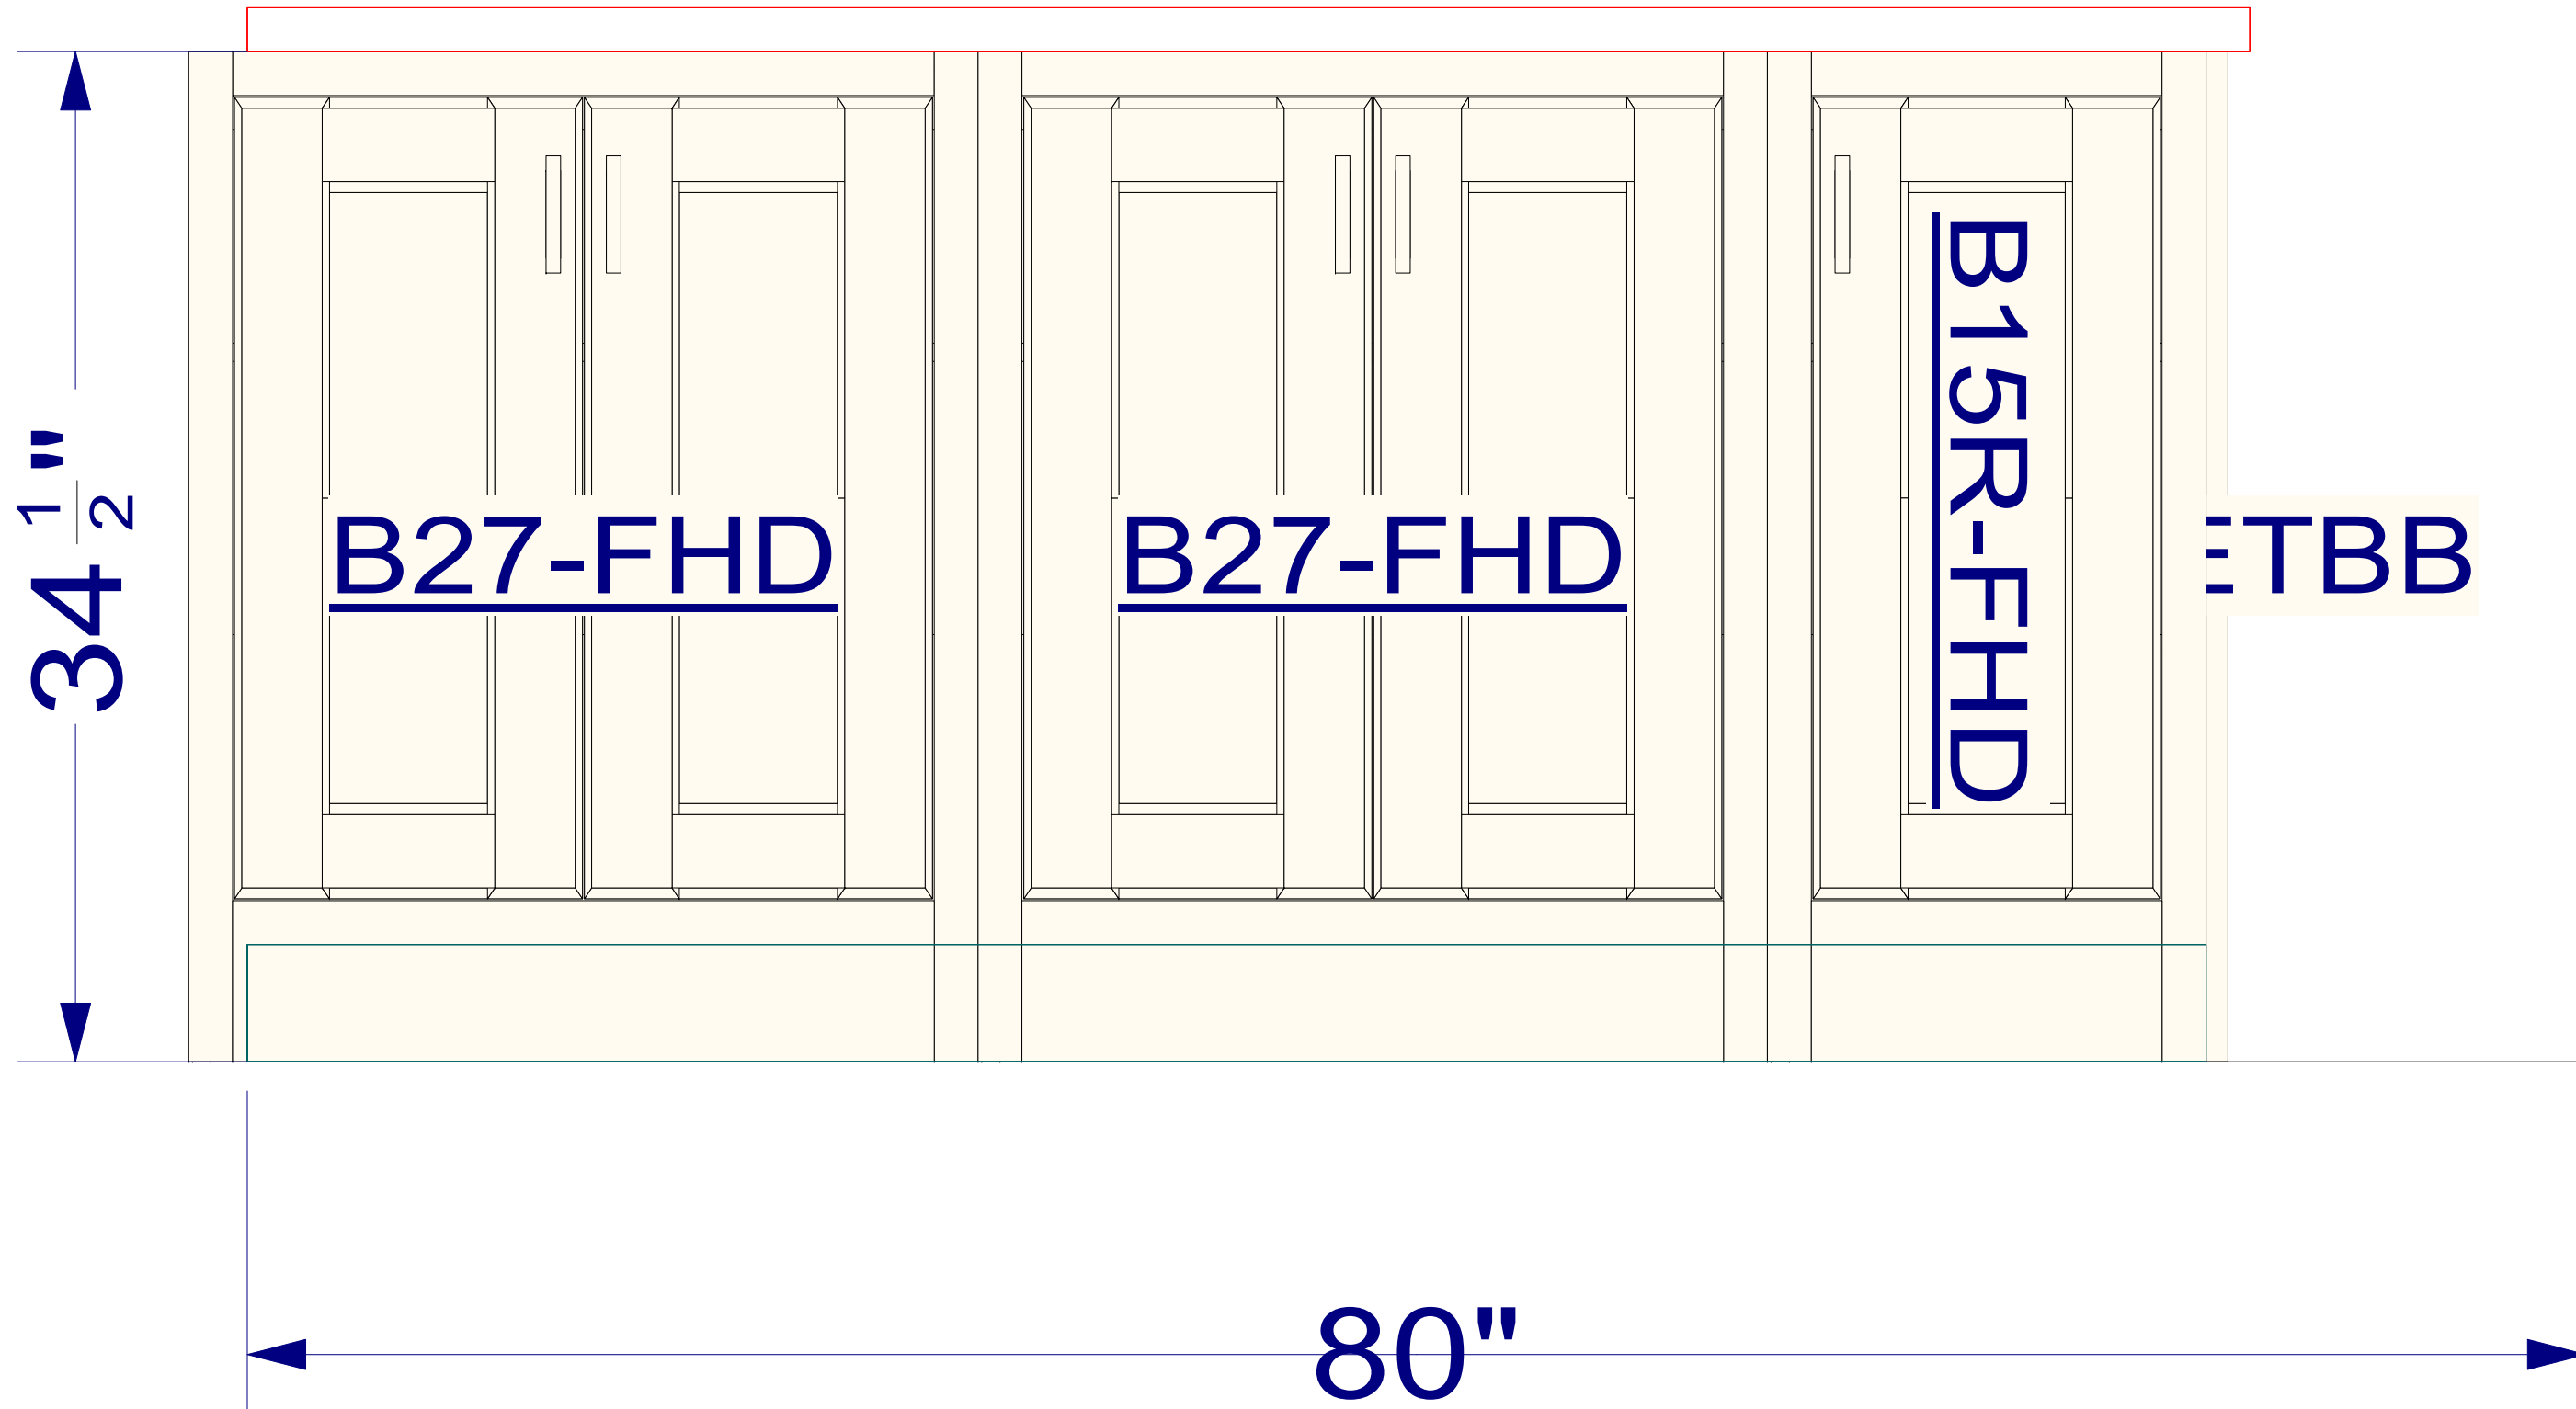

DECORATIVE END PANEL

Your logo here
in place of ours

RESIDENCE

MUNDELEIN, IL 60060

05-10-2018 V1 PRELIMINARY
05-17-2018 V2 REVISION
05-22-2018 V3 REVISION

APPROVAL / DATE:

KITCHEN

© Cabinet Creations Plus 2018