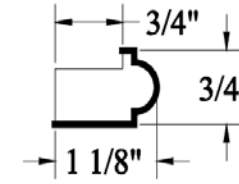

LIGHT RAIL

FURNITURE BASE

RESIDENCE

MUNDELEIN, IL 60060

05-10-2018 V1 PRELIMINARY
05-17-2018 V2 REVISION
05-22-2018 V3 REVISION
05-22-2018 V4 FINAL

APPROVAL / DATE:

KITCHEN

© Cabinet Creations Plus 2018