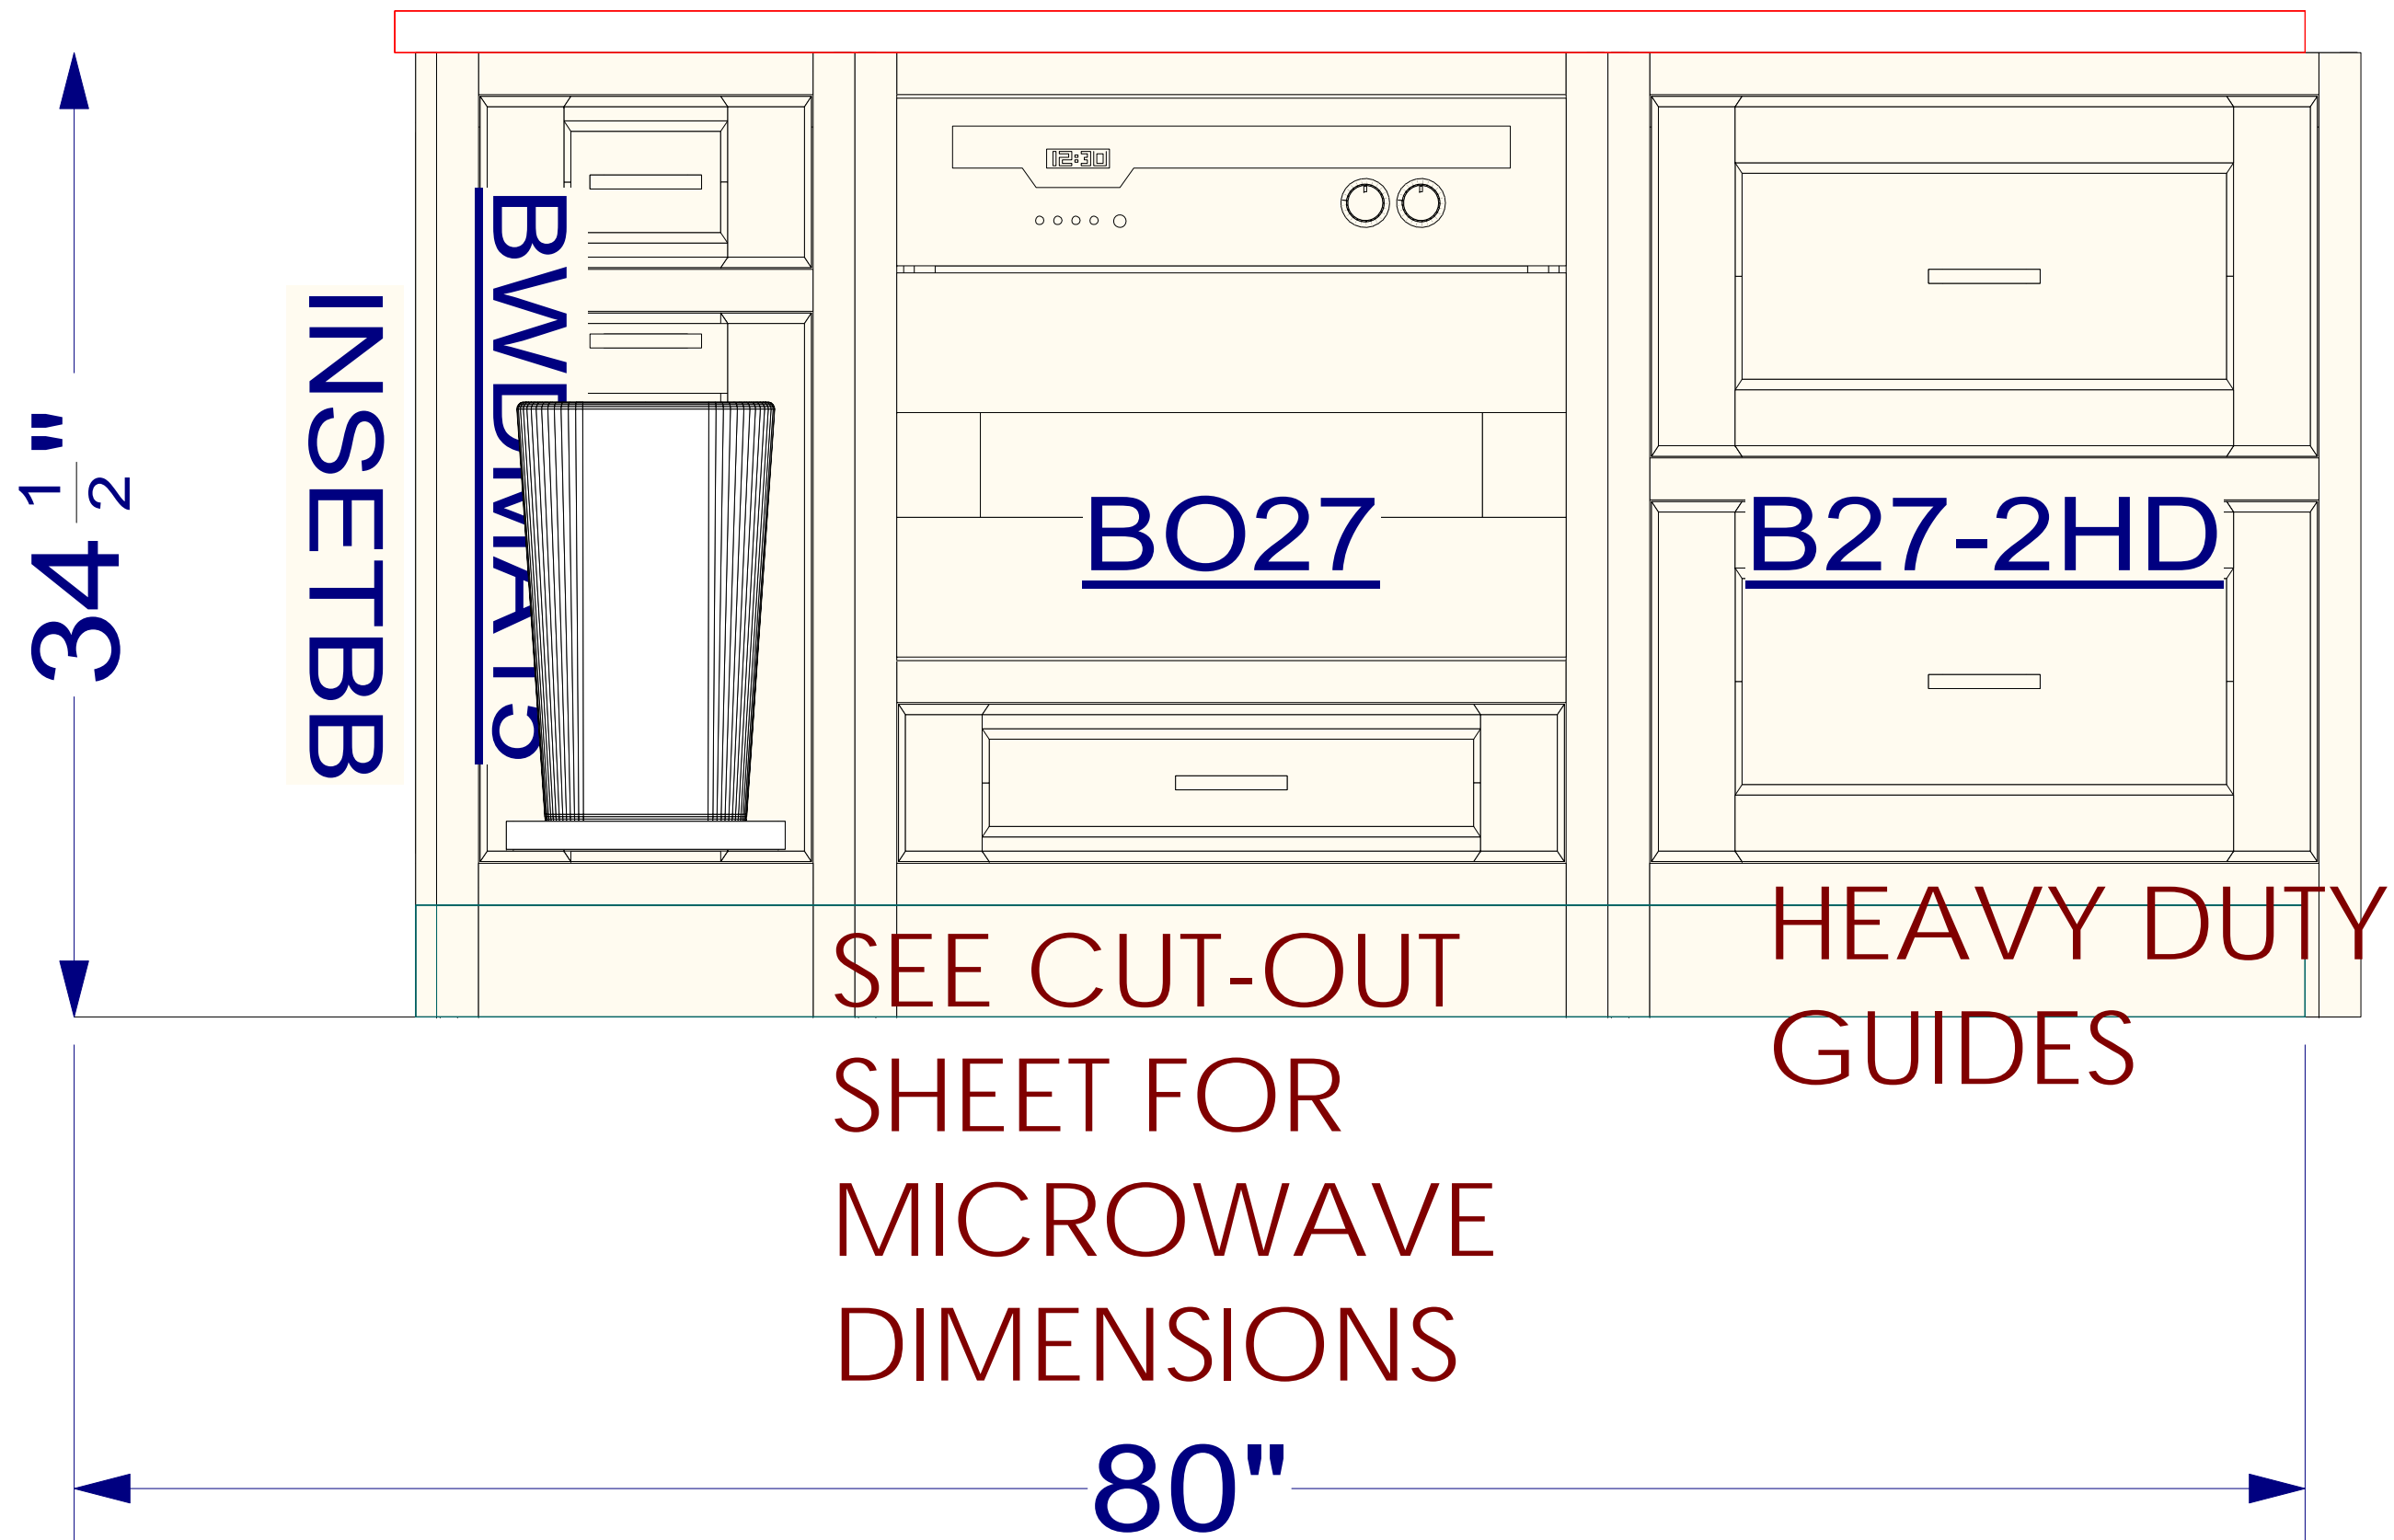

2 BIN TRASH

Your logo here
in place of ours

RESIDENCE

MUNDELEIN, IL 60060

05-10-2018 V1 PRELIMINARY
05-17-2018 V2 REVISION
05-22-2018 V3 REVISION

APPROVAL / DATE:

KITCHEN

© Cabinet Creations Plus 2018