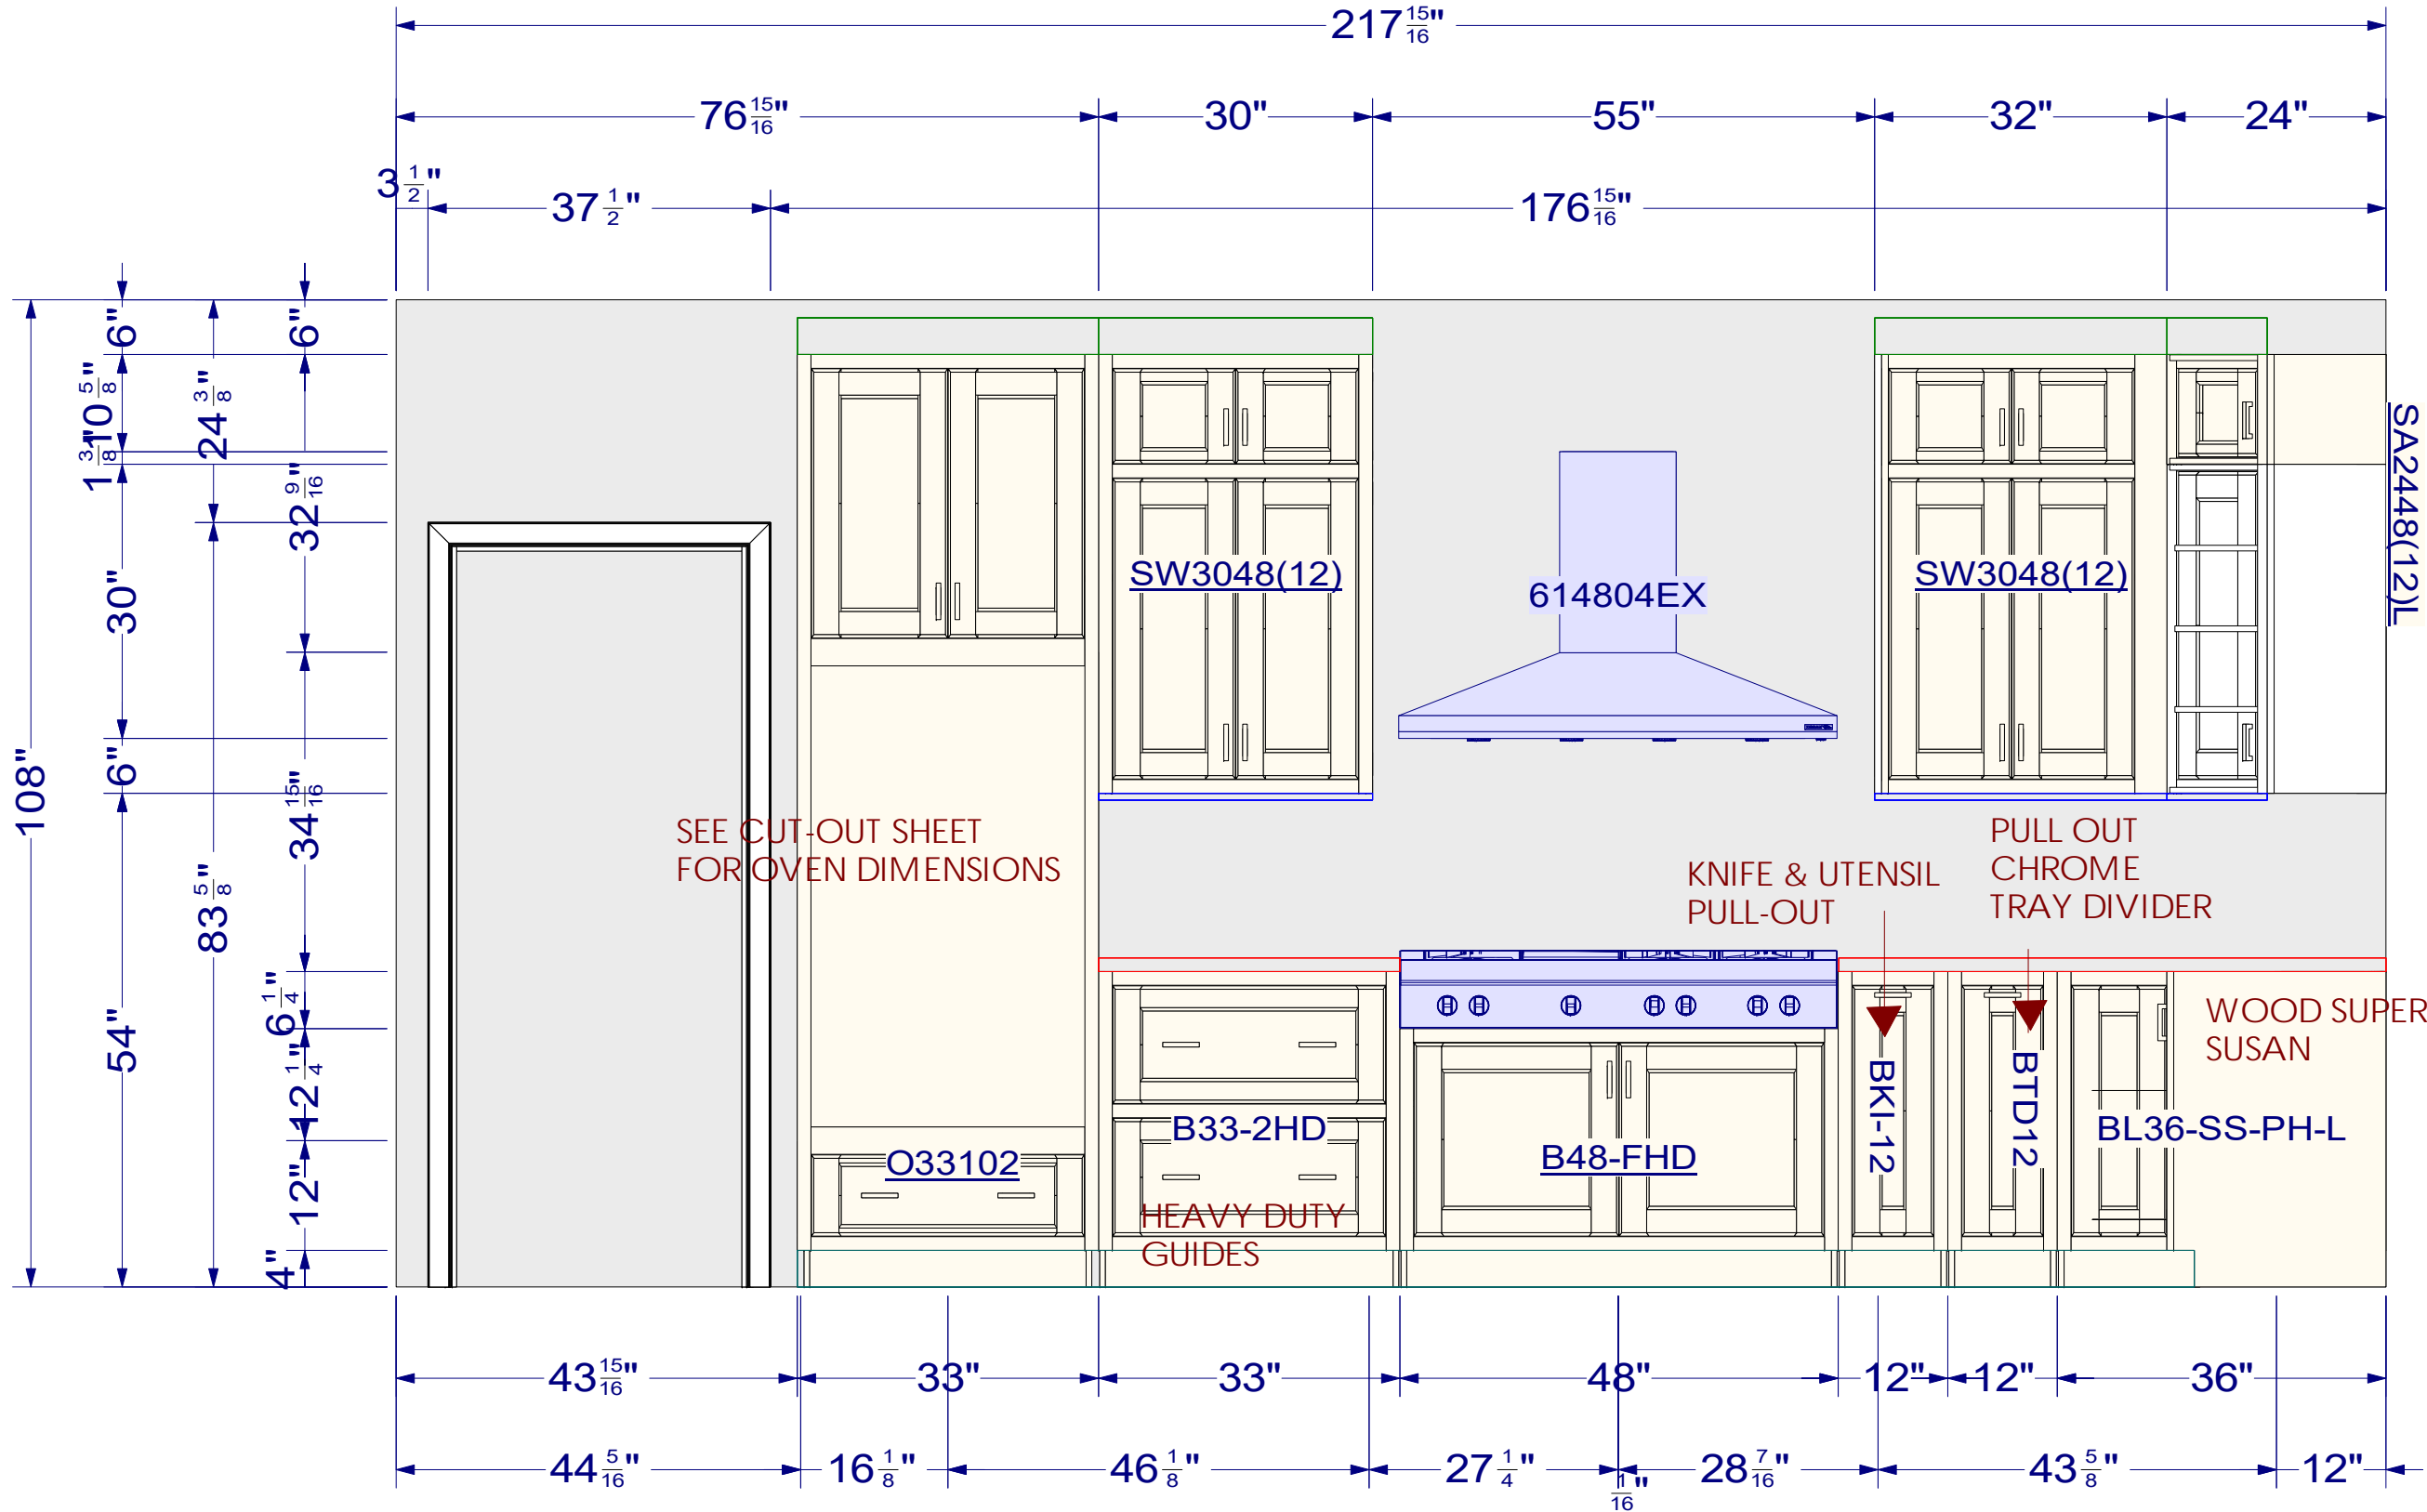

MUNDELEIN, IL 60060

05-10-2018 V1 PRELIMINARY
05-17-2018 V2 REVISION
05-22-2018 V3 REVISION

APPROVAL / DATE:

KITCHEN

© Cabinet Creations Plus 2018

Your logo here
in place of ours

RESIDENCE

MUNDELEIN, IL 60060