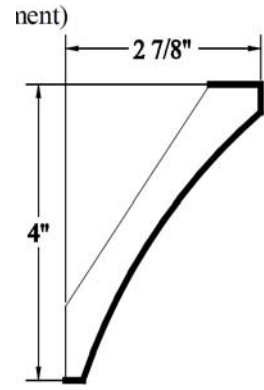

Your logo here
in place of ours

CROWN

LIGHT RAIL

FURNITURE BASE

RESIDENCE

MUNDELEIN, IL 60060

05-10-2018 V1 PRELIMINARY
05-17-2018 V2 REVISION
05-22-2018 V3 REVISION
05-22-2018 V4 FINAL

APPROVAL / DATE:

KITCHEN

© Cabinet Creations Plus 2018