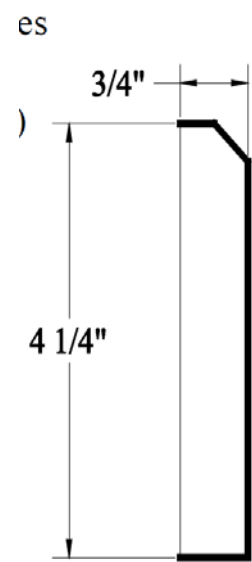

LIGHT RAIL

FURNITURE BASE

RESIDENCE

MUNDELEIN, IL 60060

05-10-2018 V1 PRELIMINARY
05-17-2018 V2 REVISION
05-22-2018 V3 REVISION
05-22-2018 V4 FINAL

APPROVAL / DATE:

KITCHEN

© Cabinet Creations Plus 2018